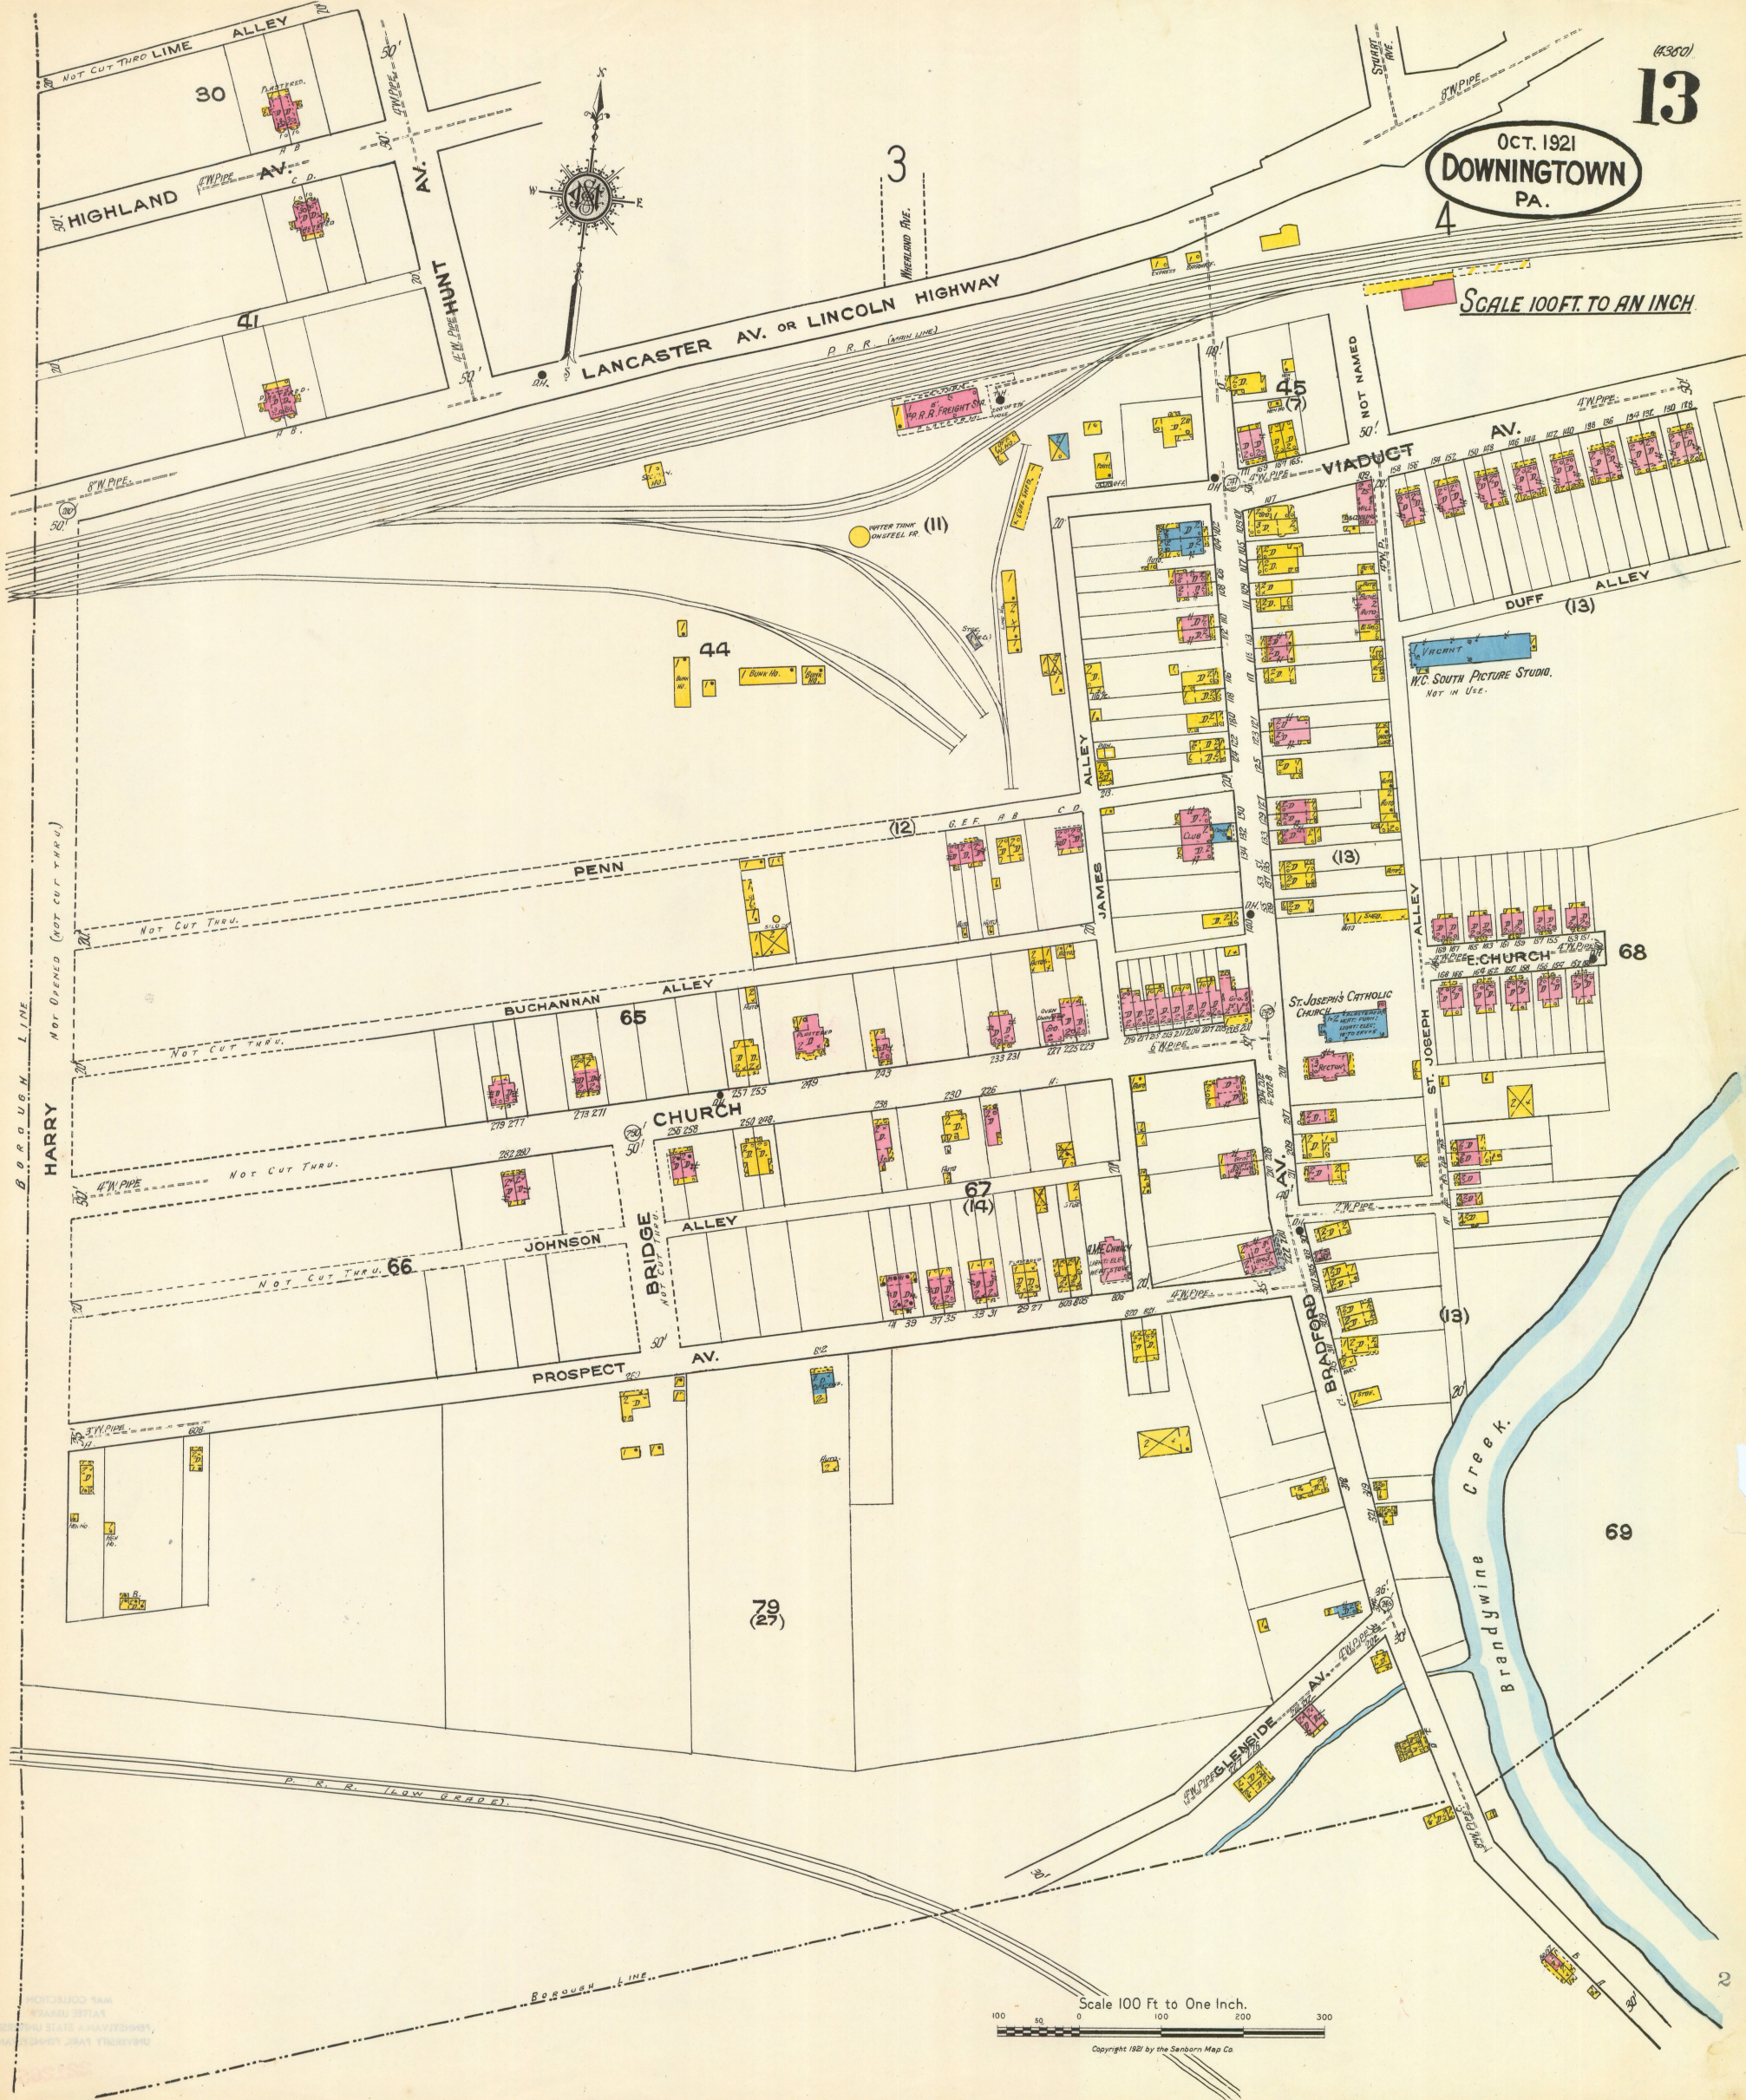

OCT. 1921
DOWNTOWN
PA.

SCALE 100 FT. TO AN INCH

Scale 100 Ft to One Inch.

Copyright 1921 by the Sanborn Map Co.

PHOTODUPLICATION
SERIALS
UNIT
NATIONAL ARCHIVES
COLLEGE PARK, MARYLAND