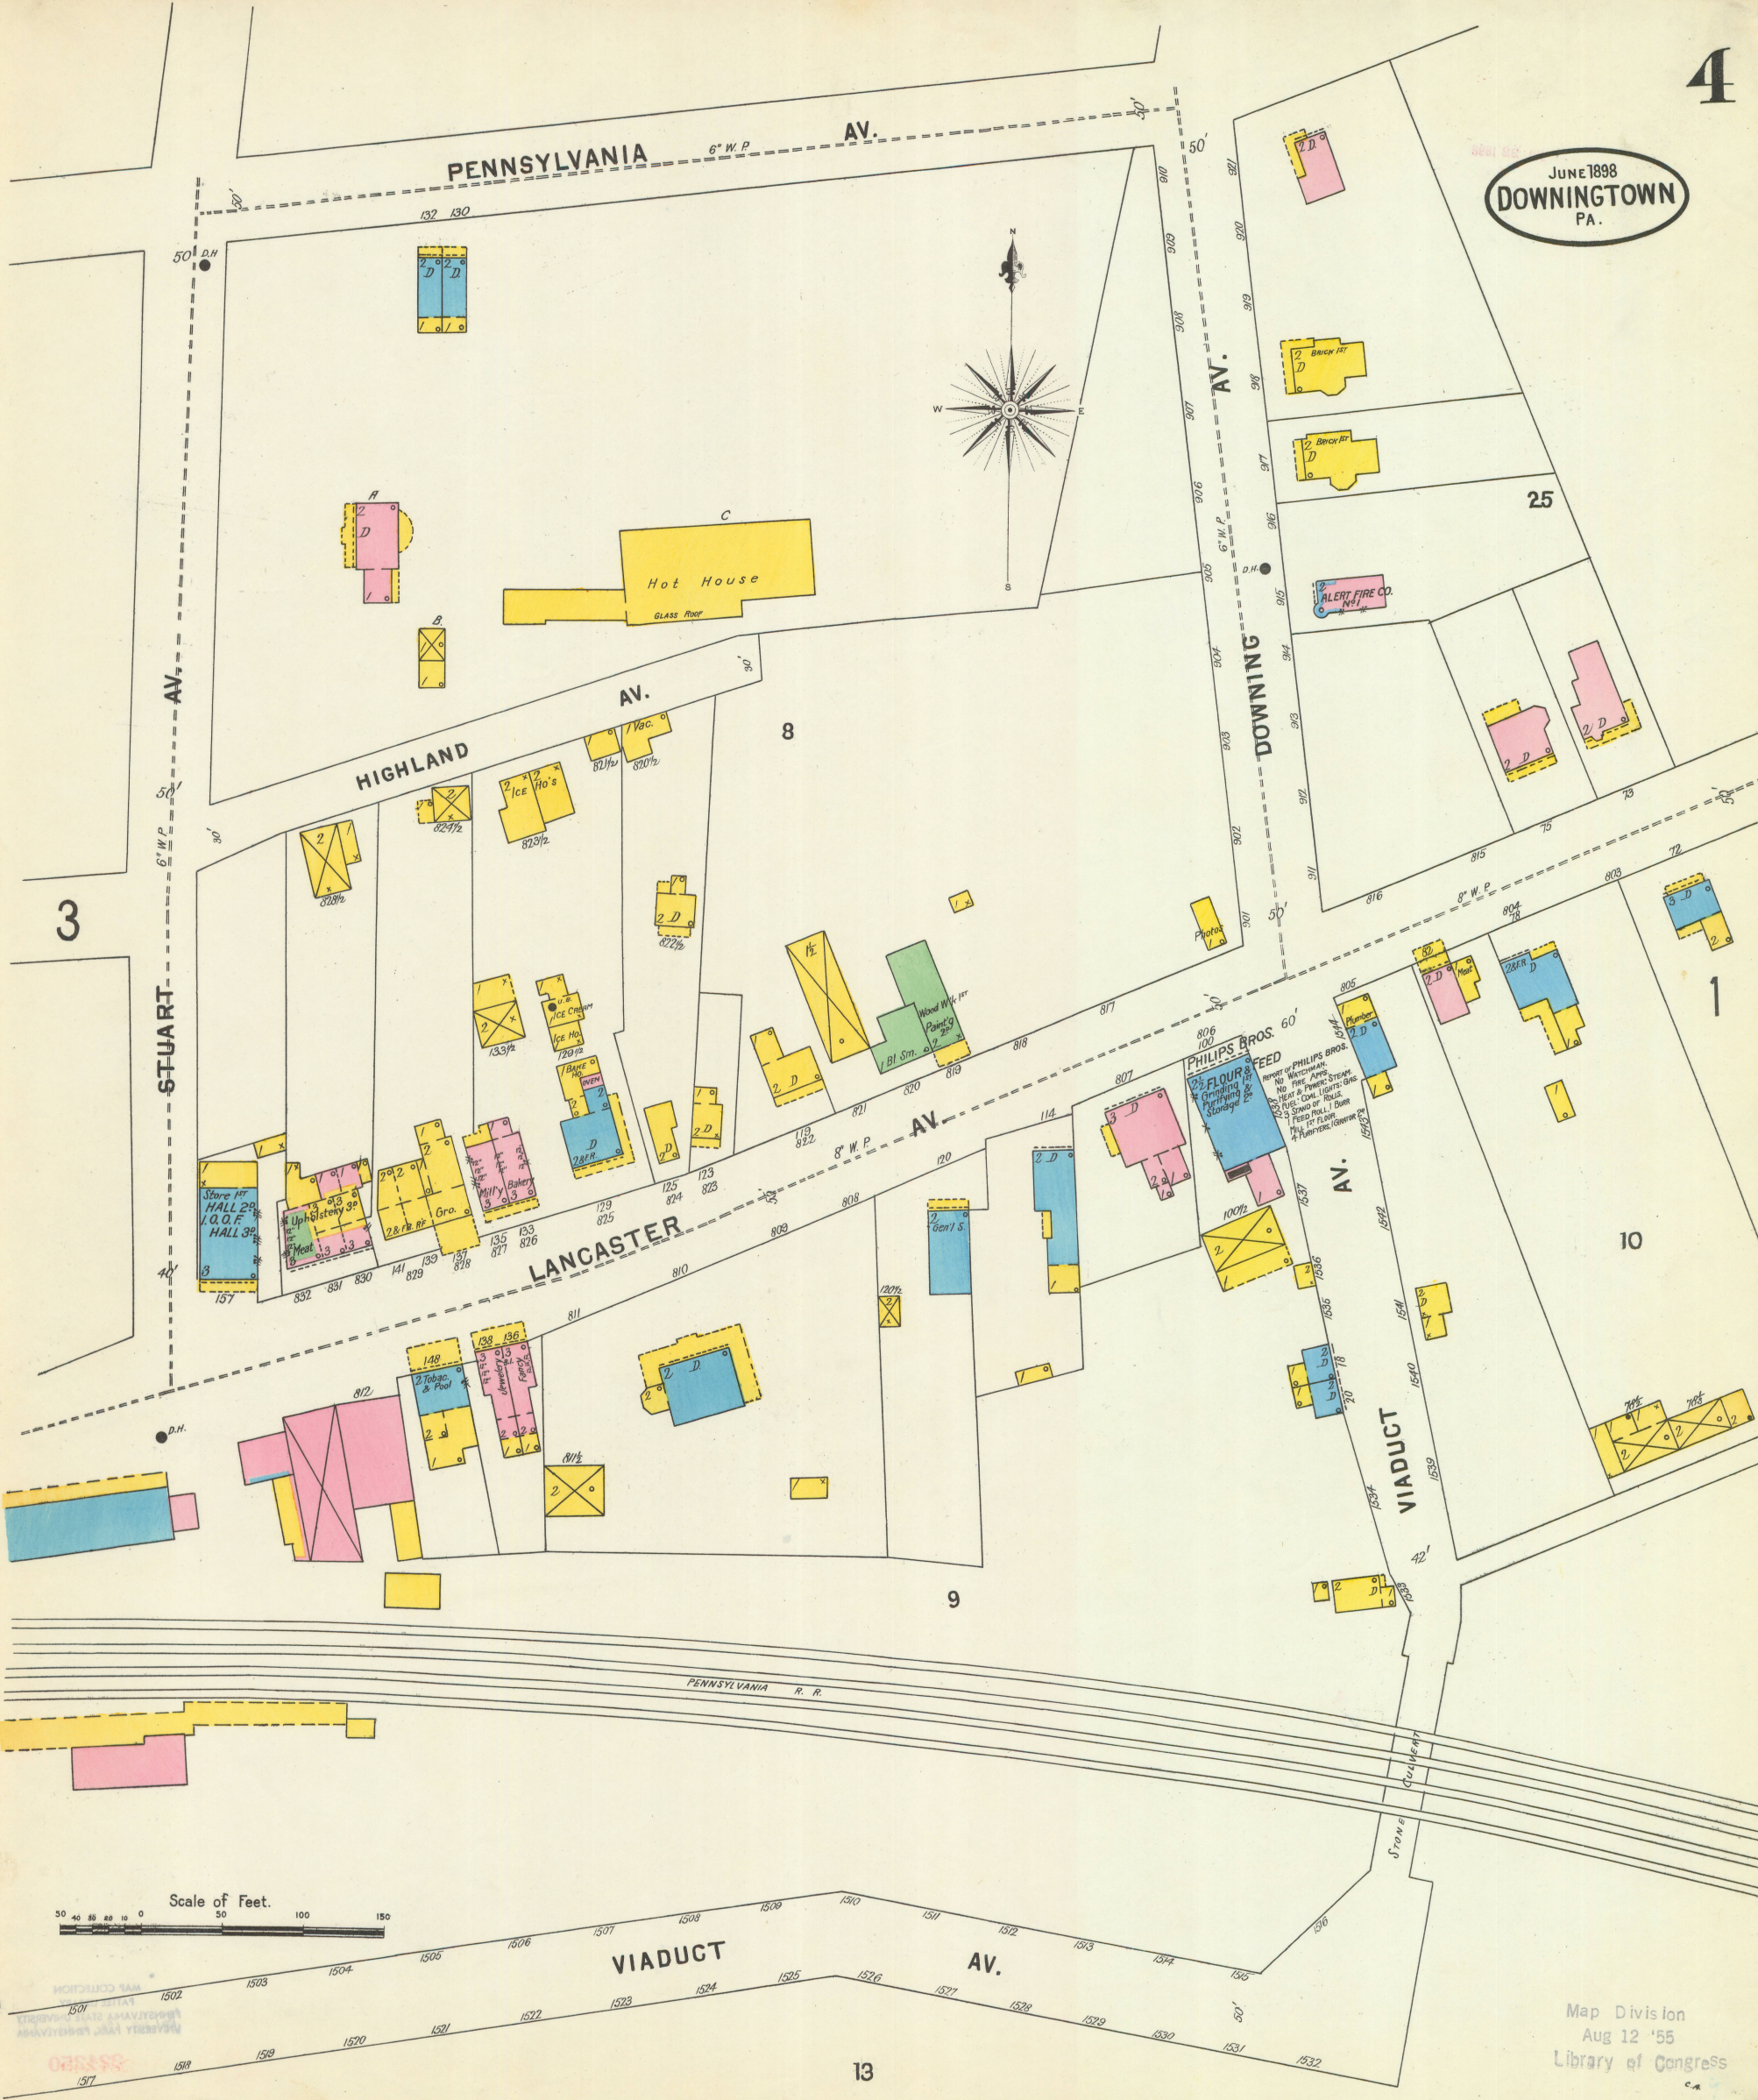

JUNE 1898  
DOWNTOWN  
PA.

Scale of Feet.  
0 20 40 60 80 100 120 140 160

Map Division  
Aug 12 '55  
Library of Congress