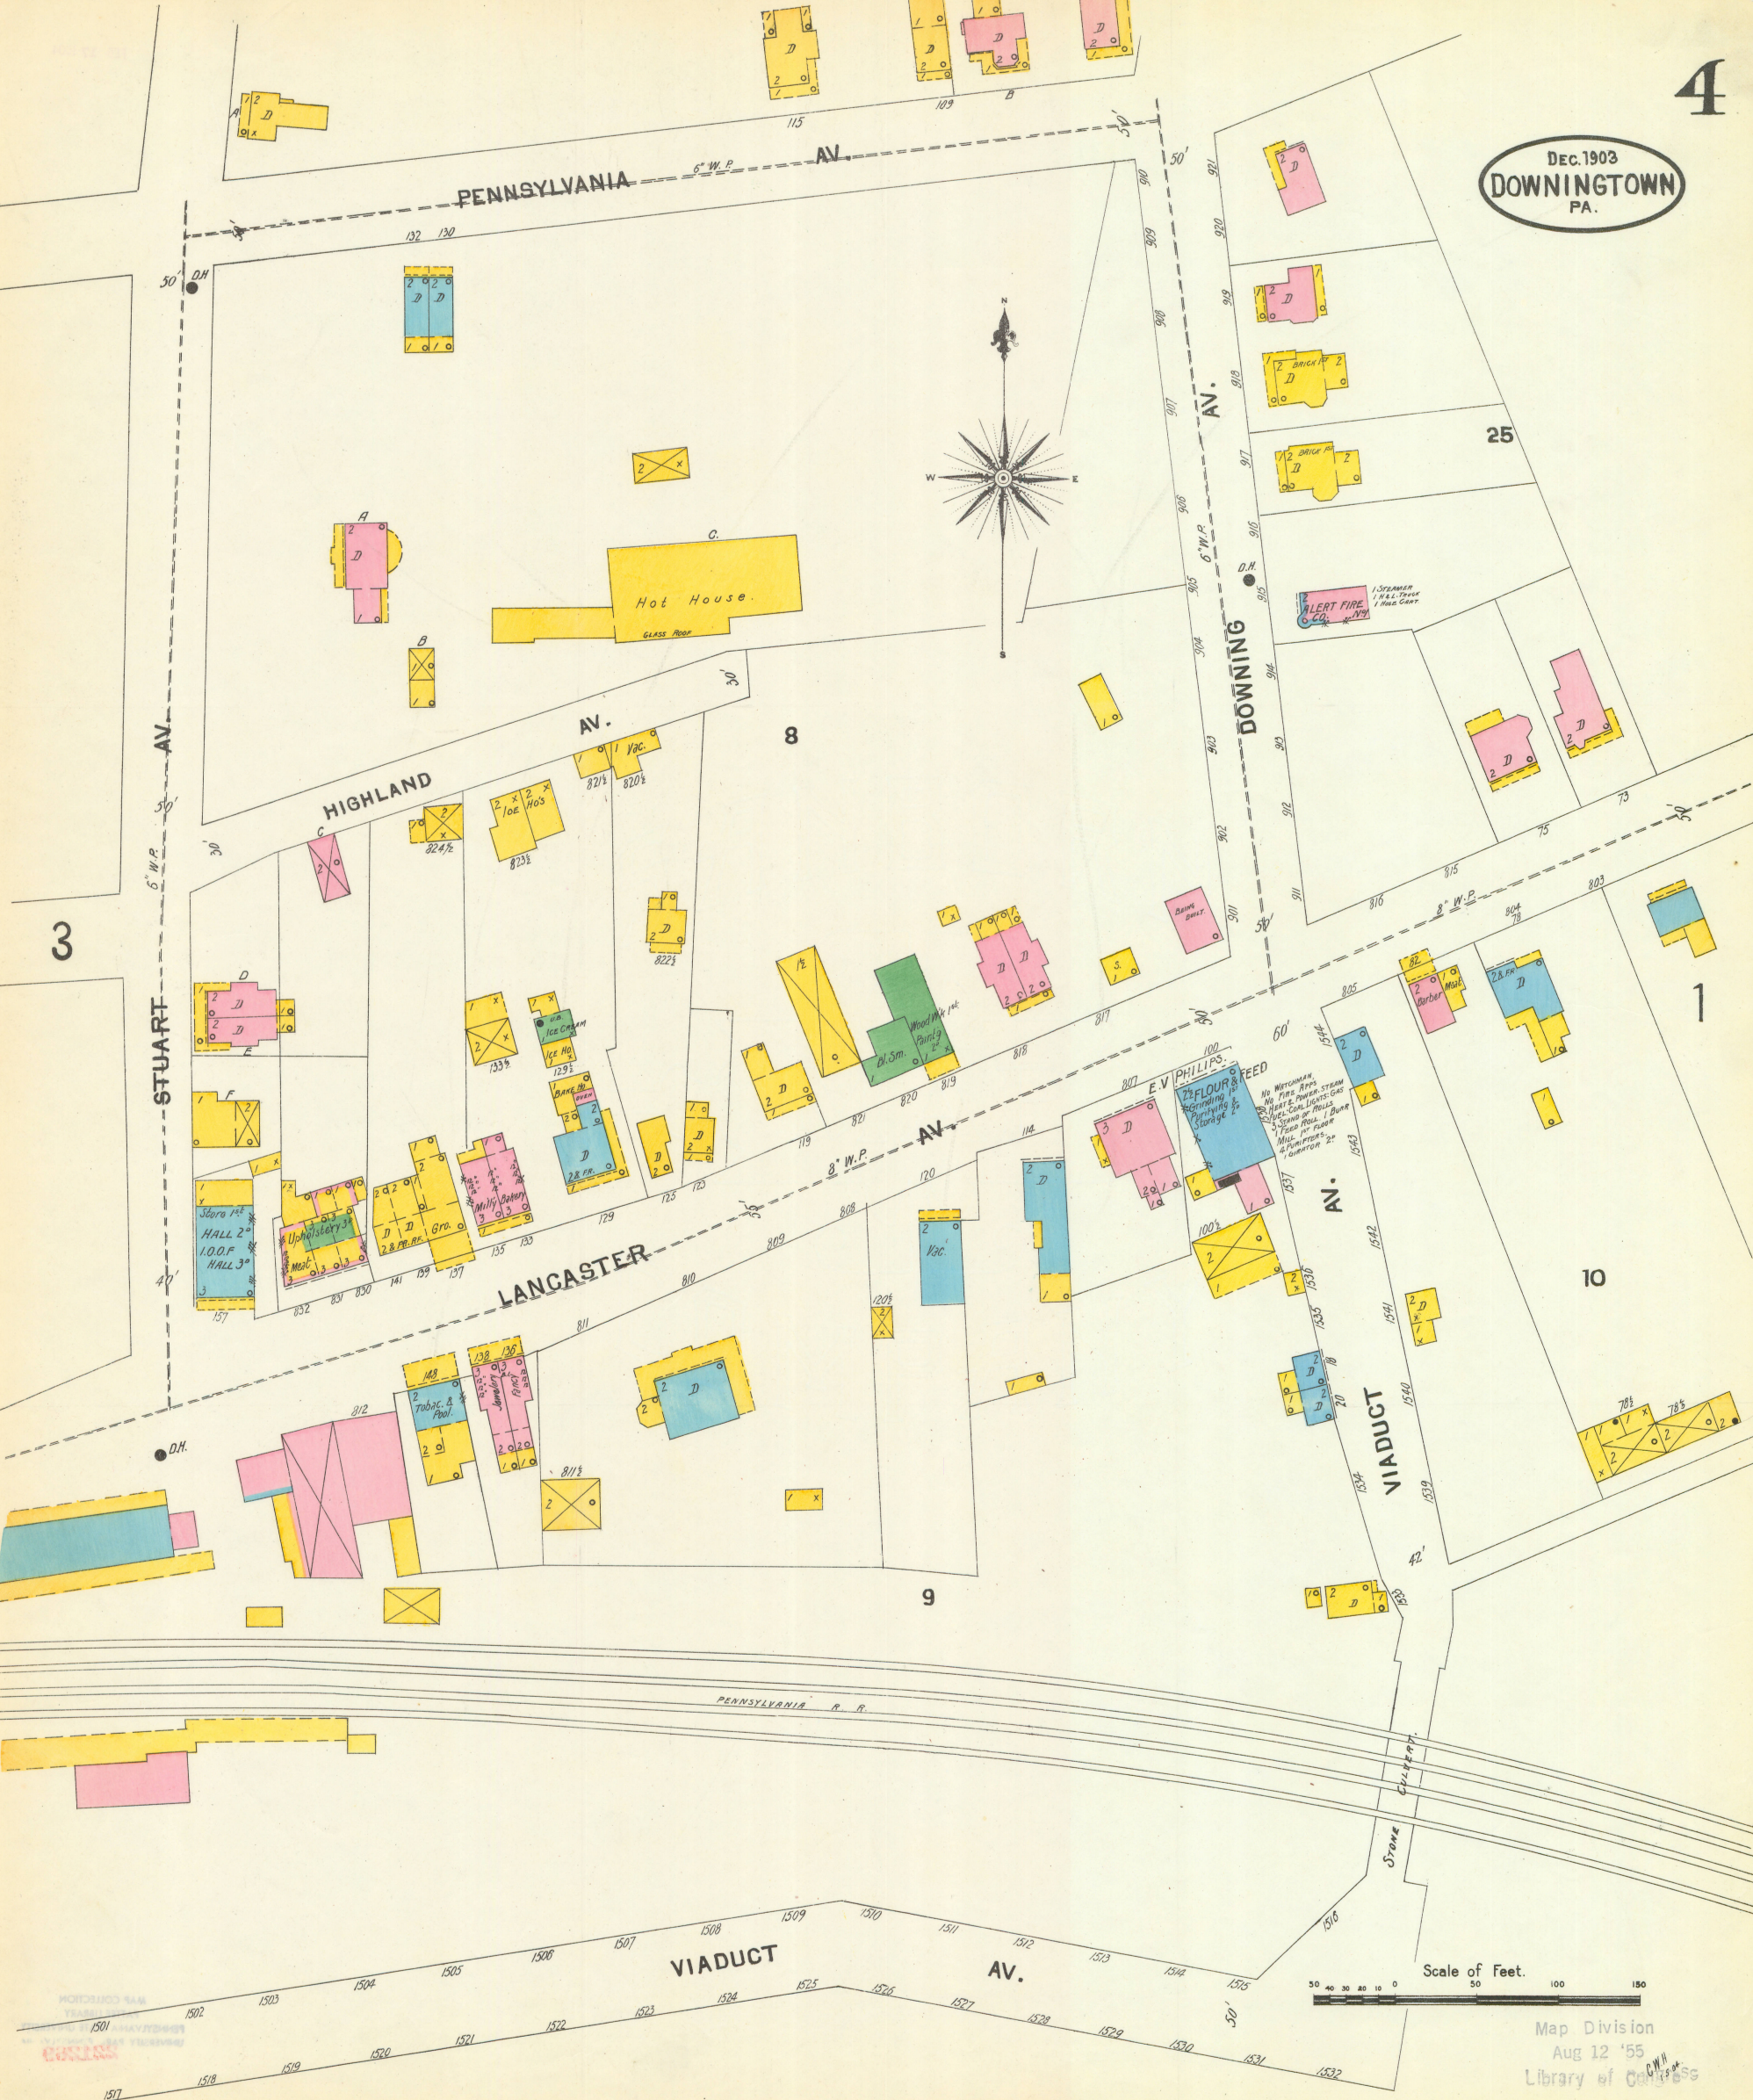

DEC. 1903
DOWNTOWN
PA.

3

25

8

1

10

9

VIADUCT

AV.

Scale of Feet.

Map Division
Aug 12 '55
Library of Congress