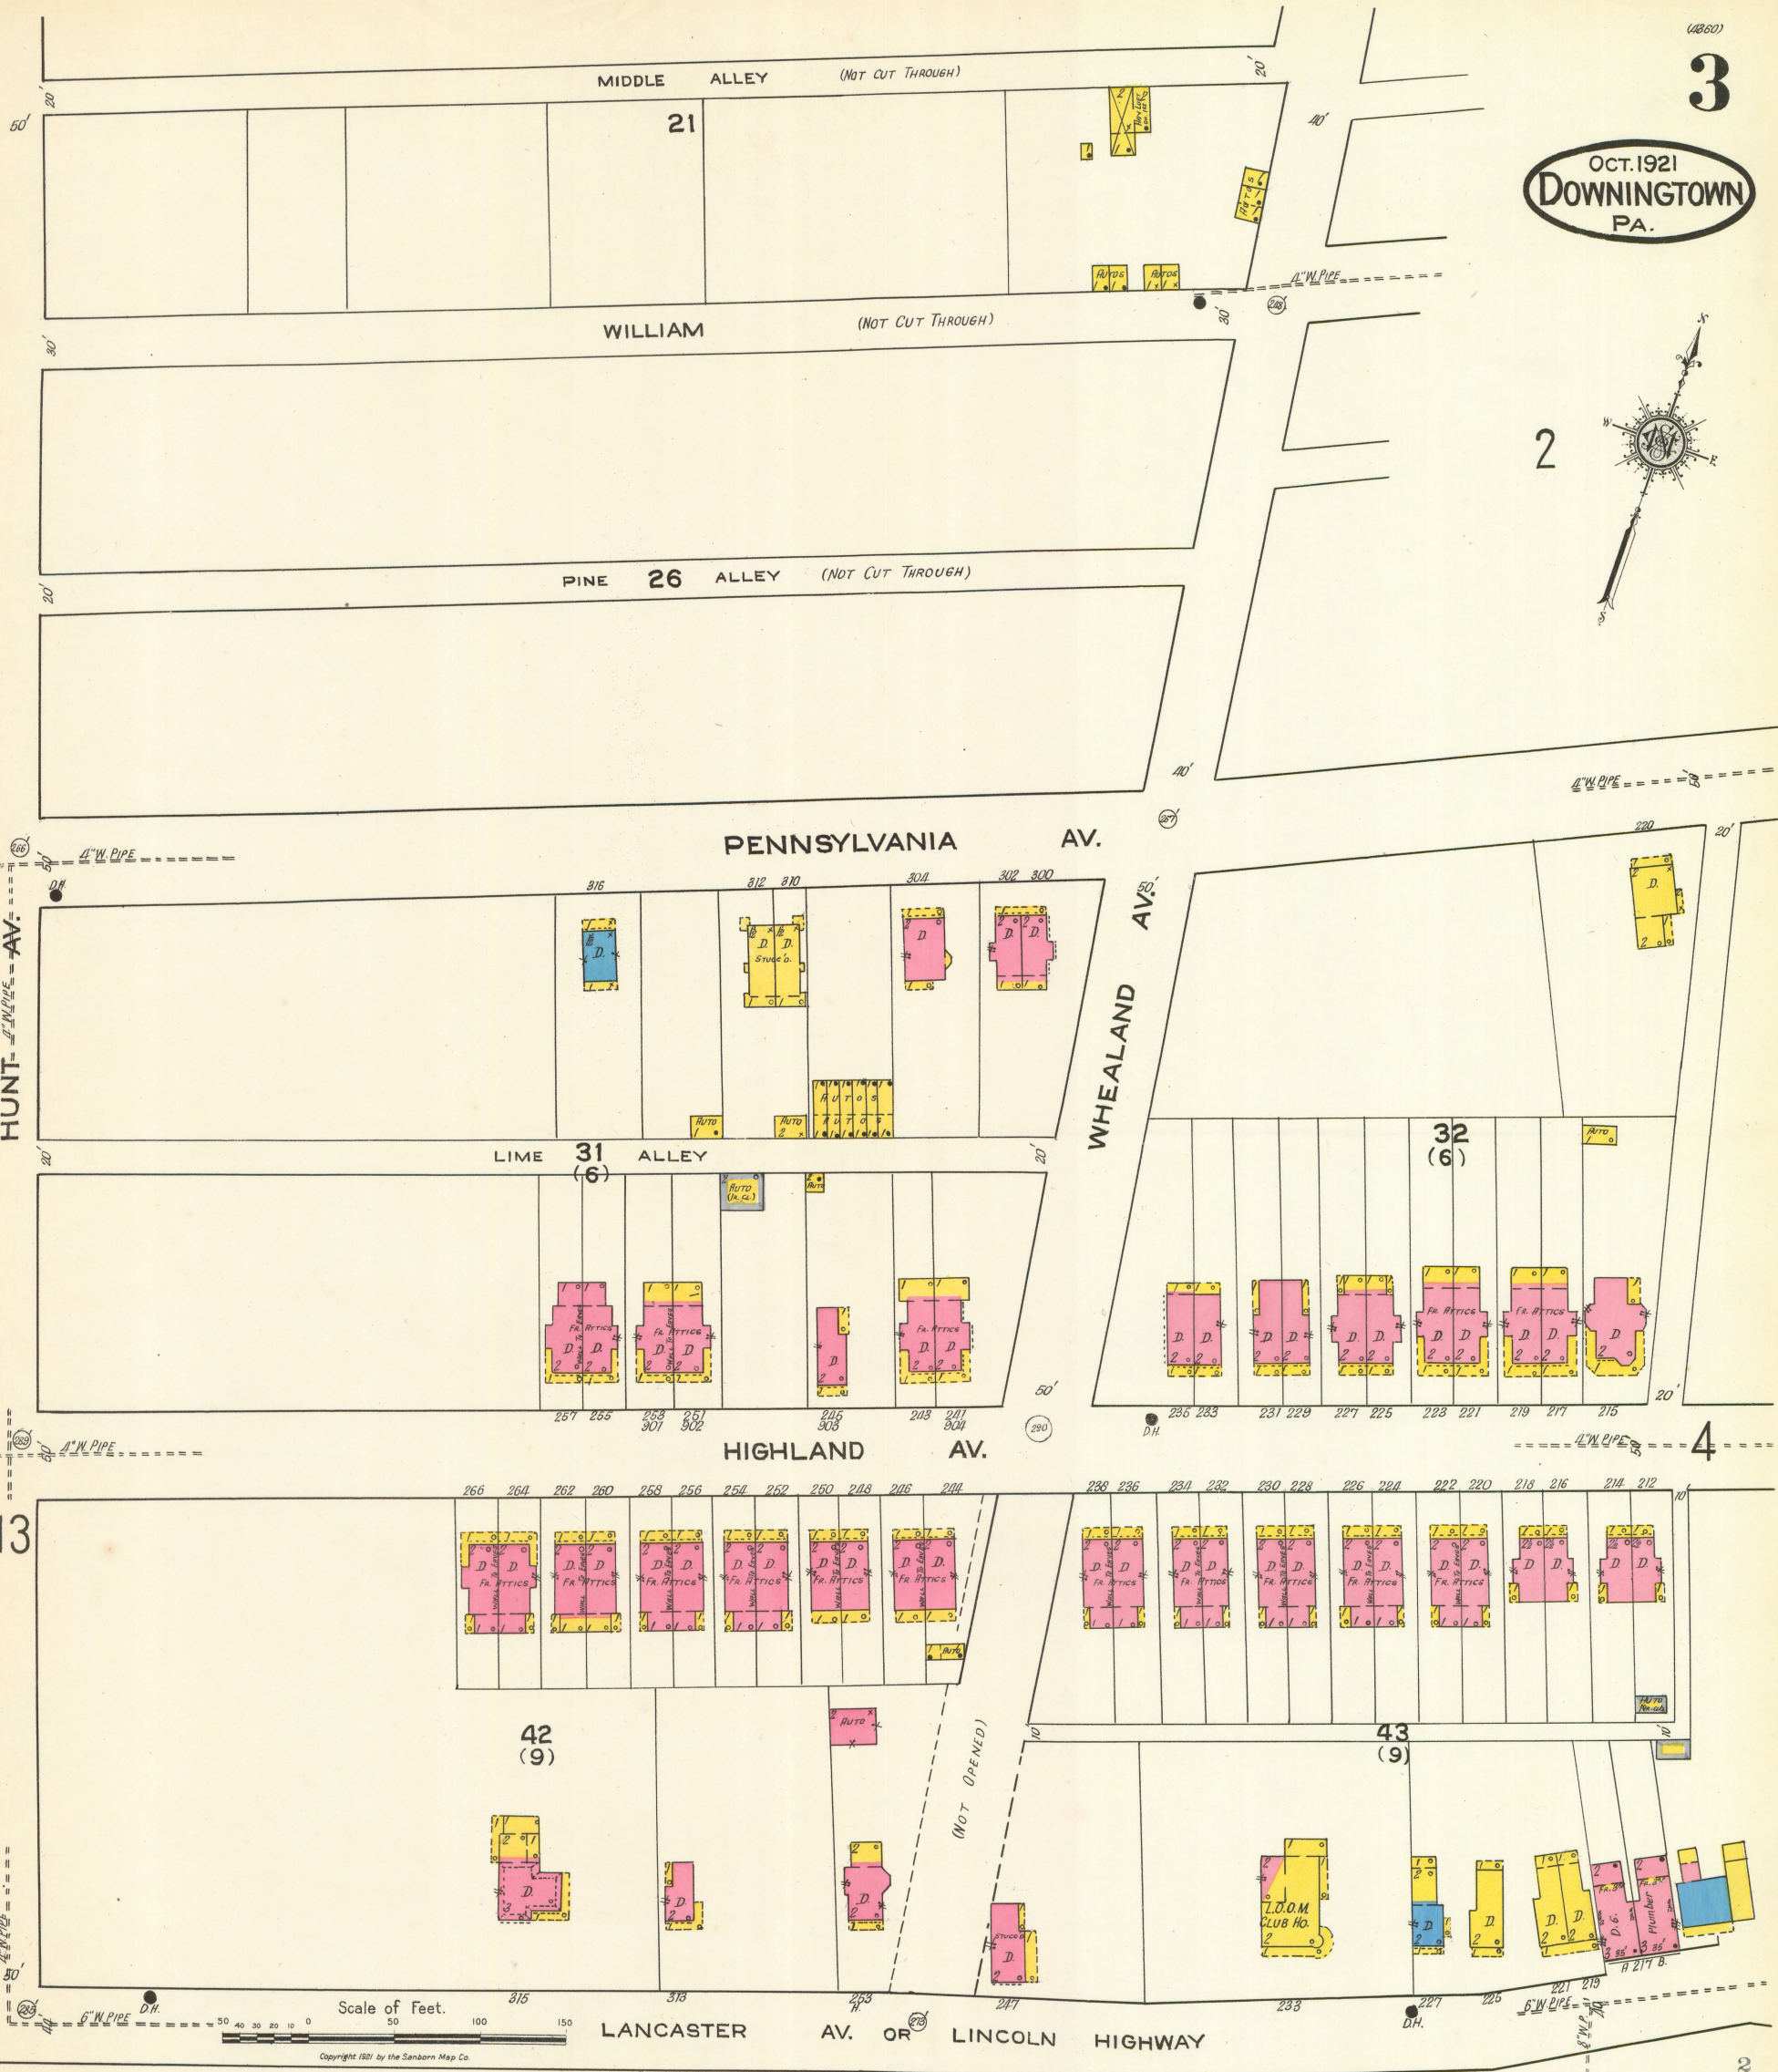

OCT. 1921
DOWNTOWN
PA.

Scale of Feet.
0 50 100 150
Copyright 1921 by the Sanborn Map Co.

PENN. R. R. (MAIN LINE)